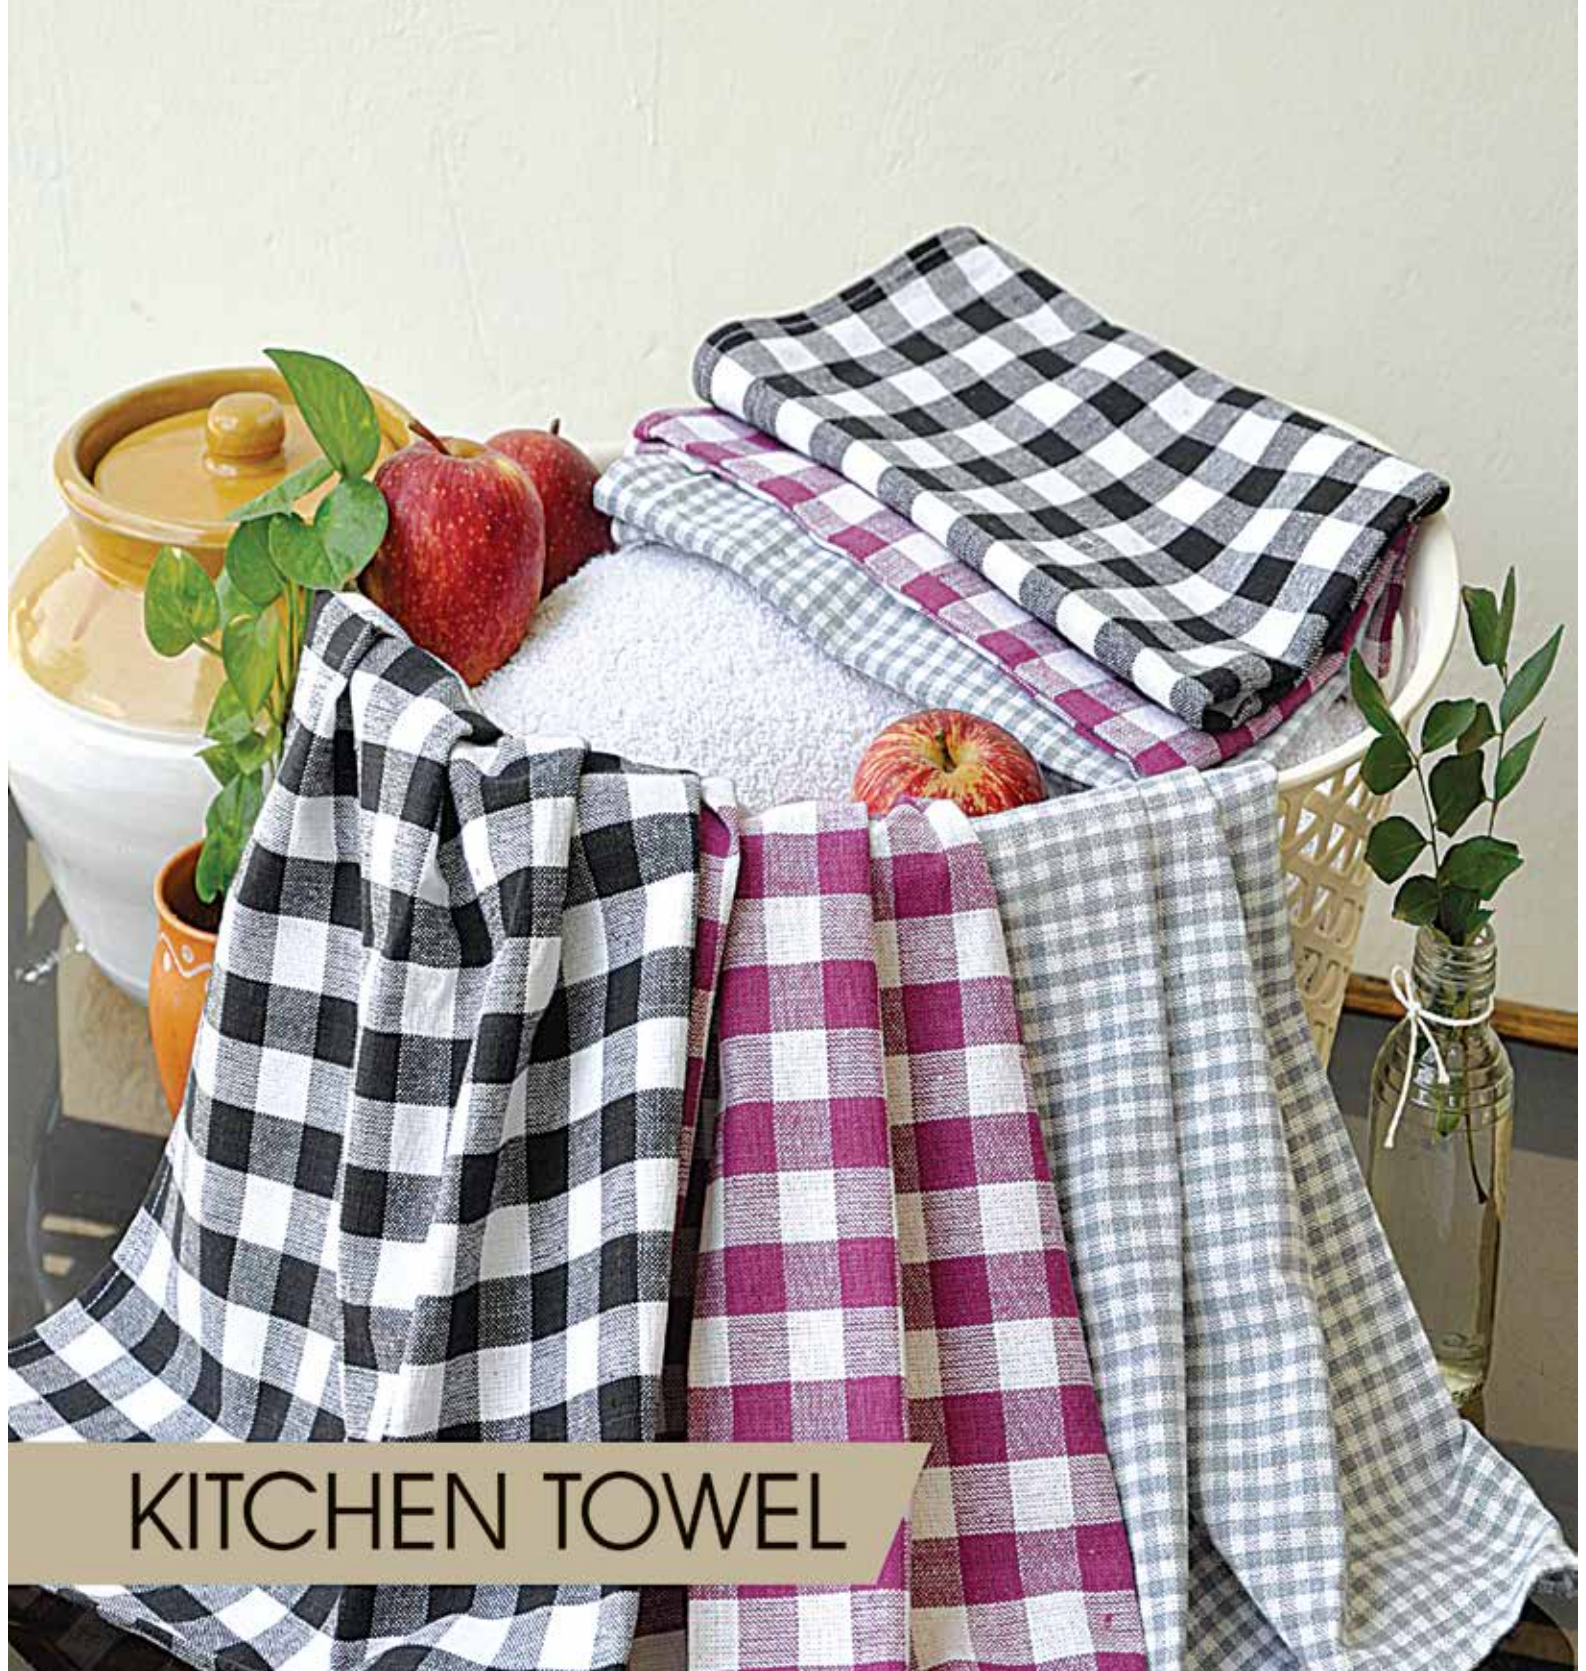

KITCHEN TOWEL