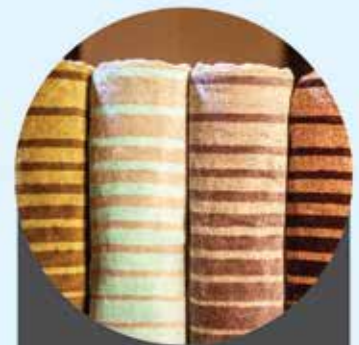

MULTI STRIPE COLLECTION

Boundary Stripe

Soft and vibrant, the Boundary Stripe is a fun addition to any bath space. It features colorful stripes of florescent colors with combination of its darker shades and has velvet type velour which gives it a rich look. Made of cotton with terry construction, they are easy to clean and care for. These versatile boundary towels are perfect for any occasion.