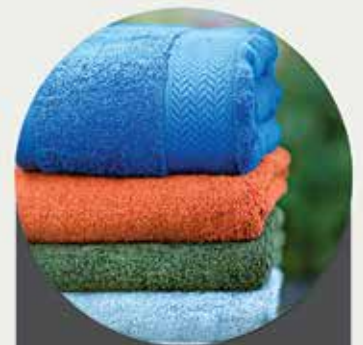

BOOST UP YOUR
BATHROOM DÉCOR
WITH OUR MATRIX FAMILY